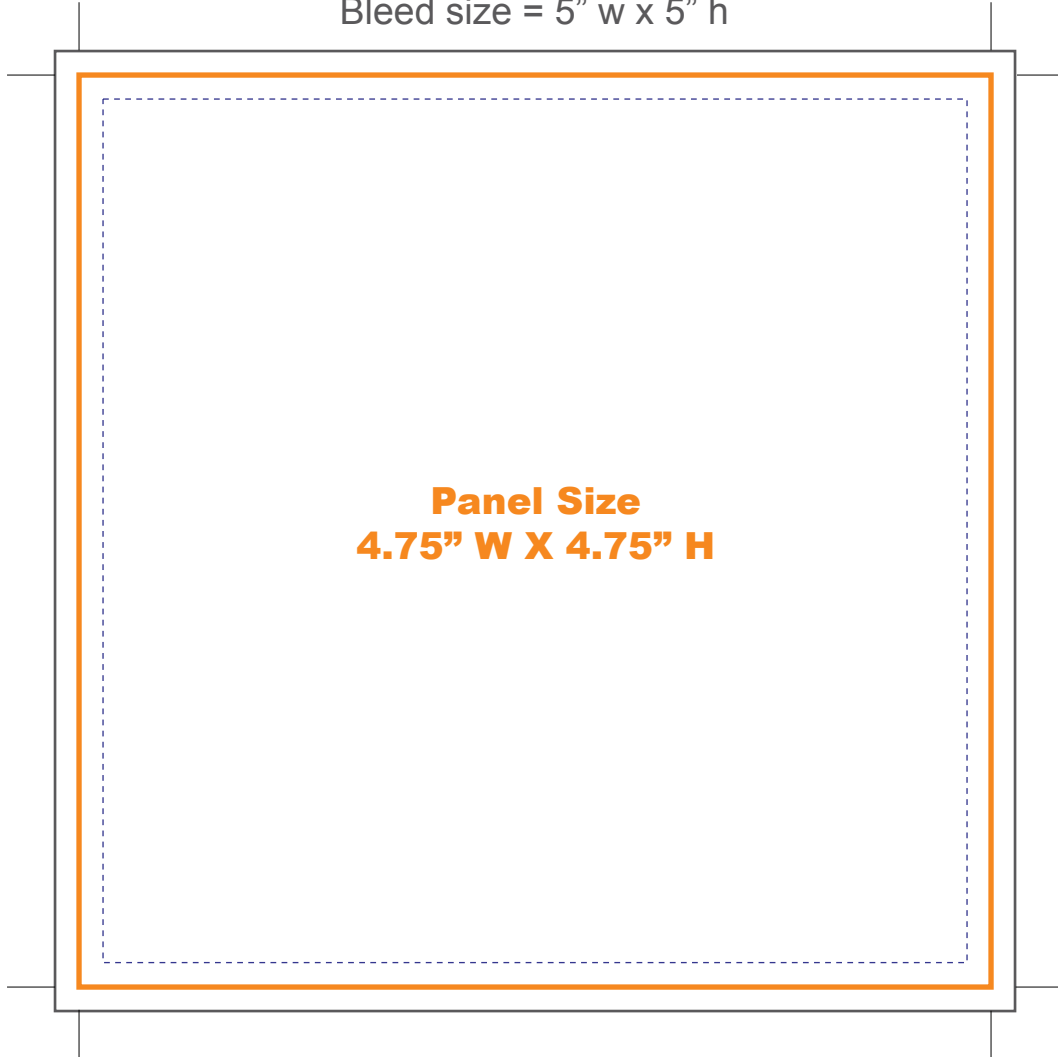

# 1 Panel Insert

Front cover

Trim Size = 4.75" w x 4.75" h

Bleed size = 5" w x 5" h

**Panel Size**  
**4.75" W X 4.75" H**

DeNoise.com Template	Legend & Size	Comments
<b>IN 100</b> Insert for CD Front Jewel Case artwork@denoise.com 1-866-DENOISE	 Bleed  Trimline  Safe Text Margin <b>CMYK</b>	<b>Please outline your fonts and embed your images in this document.</b>