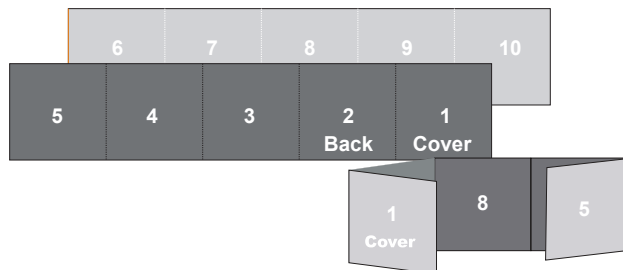

# 10 panels-Double Folded

Trim size = 23.60" w X 4.75" h

Bleed size = 23.85" w X 5" h

DeNoise.com Template	Legend & Size	Comments
<b>DF 100</b> 10 pages double folded artwork@denoise.com 1-866-DENOISE	Bleed	<b>Please outline your fonts                      and embed your images                      in this document.</b>
	Trimline	
	Safe Text Margin	
	Fold Line	
	<b>CMYK</b>	