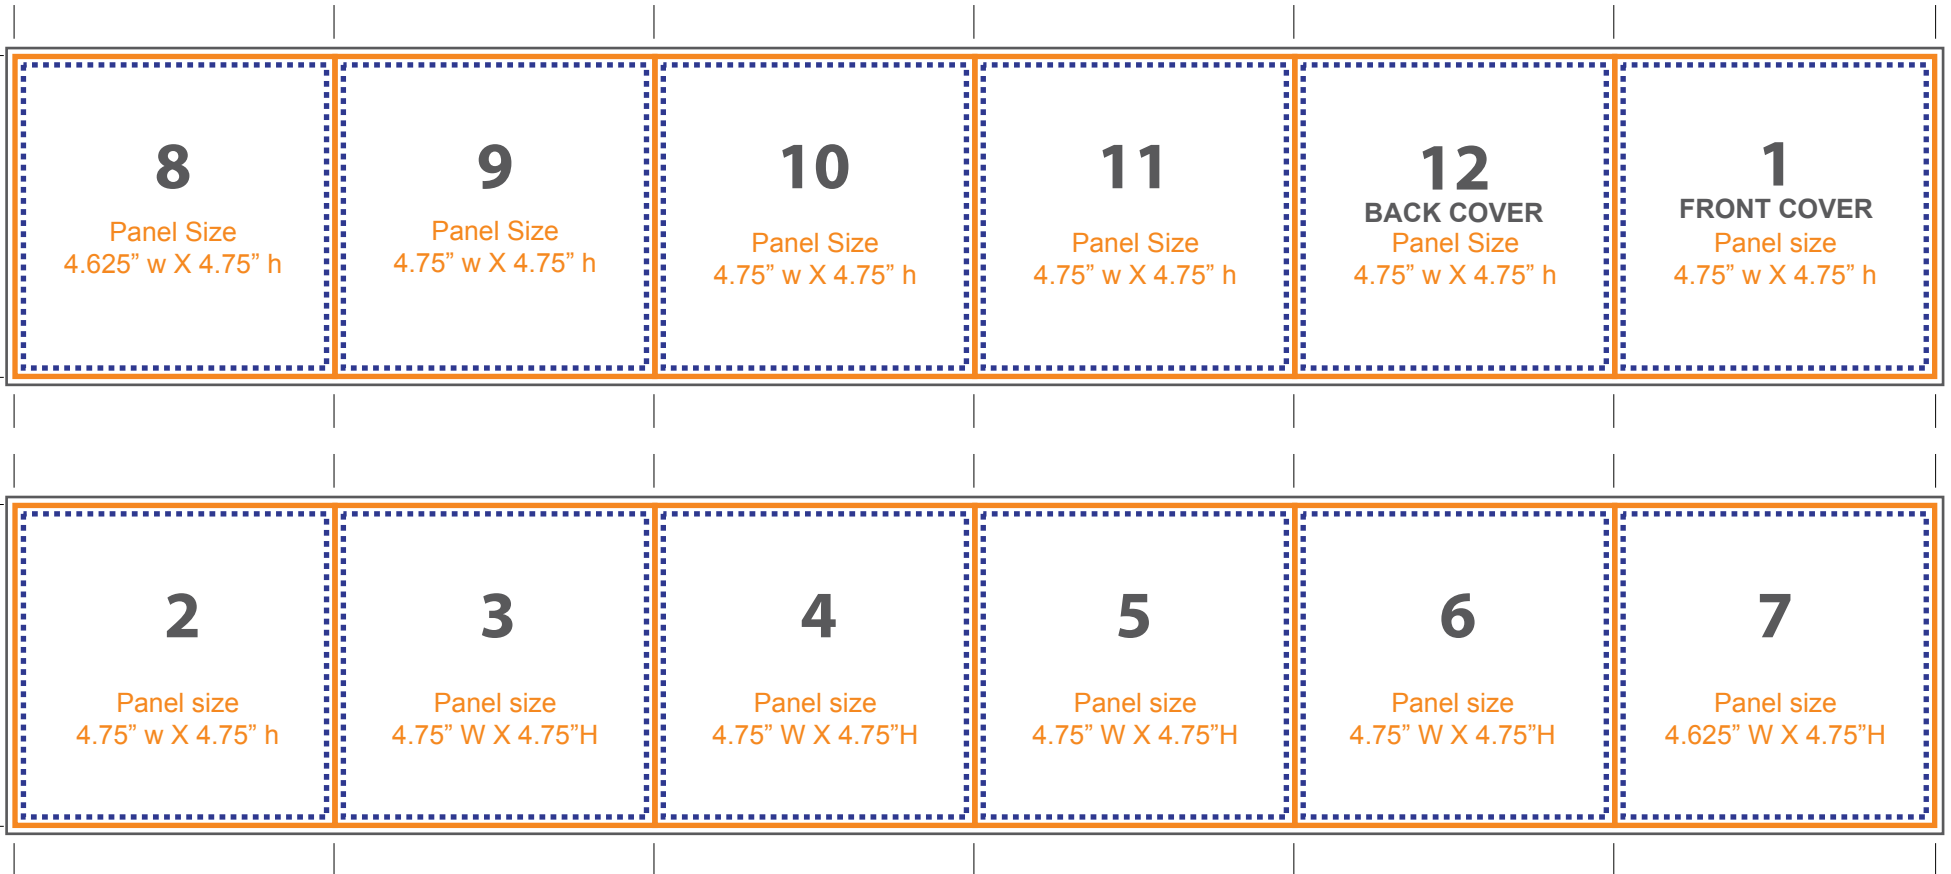

# 12 panels-Double Folded

Trim size = 28.5" w X 4.75" h

With Bleed = 28.75" w X 5" h

DeNoise.com Template	Legend & Size	Comments
<b>DF 120</b> 12 Panels Double folded booklet artwork@denoise.com 1-866-DENOISE	Bleed	<b>Please outline your fonts                      and embed your images                      in this document.</b>
	Trimline	
	Safe Text Margin	
	Fold Line	
	<b>CMYK</b>	