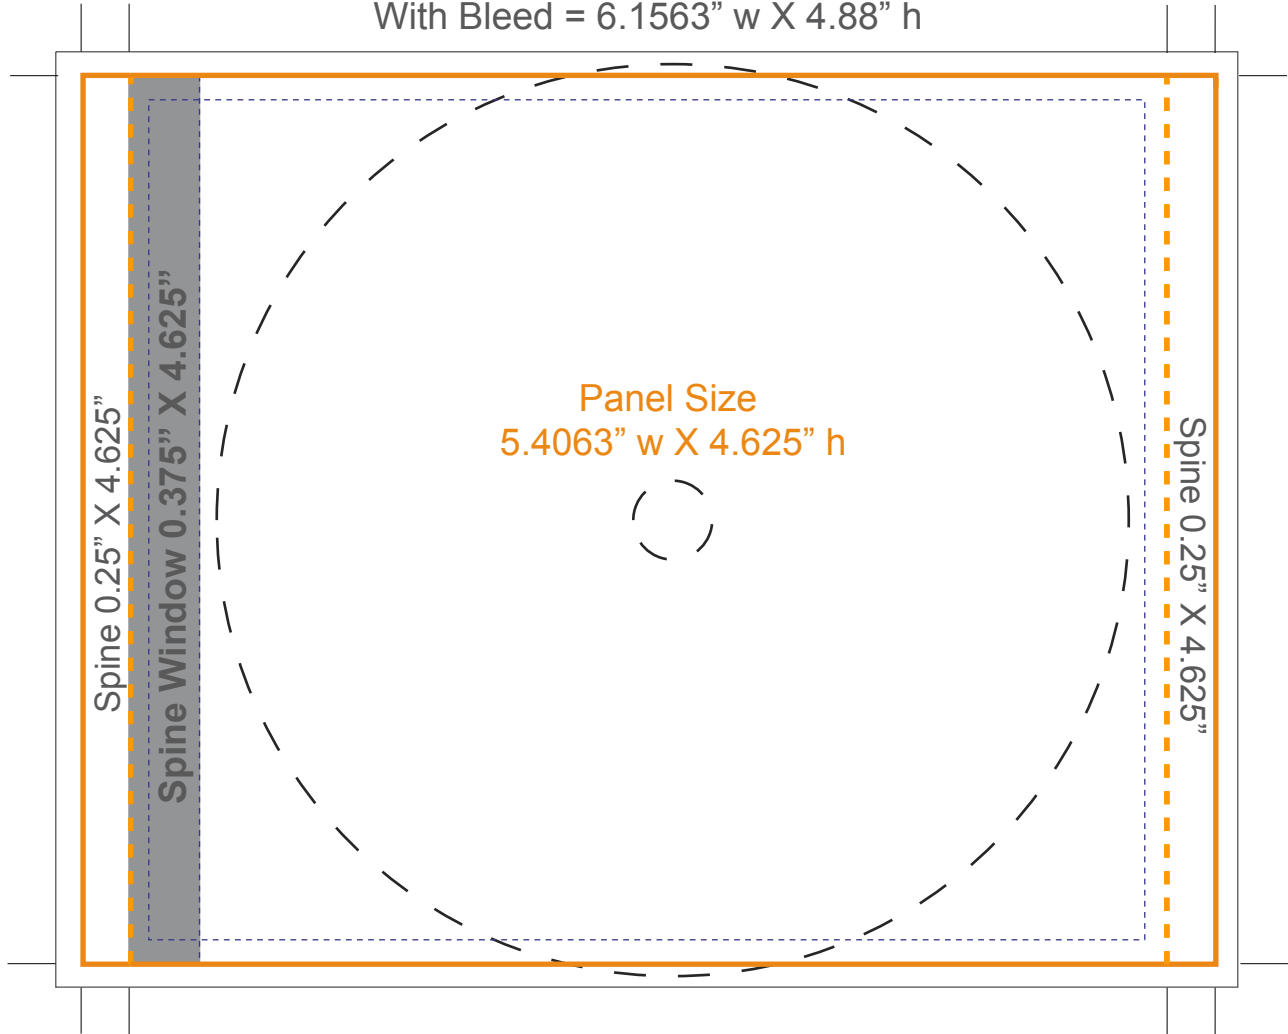

Traycard

Outside panel

Trim size = 5.9063" w X 4.625" h

With Bleed = 6.1563" w X 4.88" h

DeNoise.com Template	Legend & Size	Comments
TR 101 Traycard for CD Jewel Case Inside artwork@denoise.com 1-866-DENOISE	<ul style="list-style-type: none"> Bleed Trimline Safe Text Margin Fold Line CMYK	Please outline your fonts and embed your images in this document.