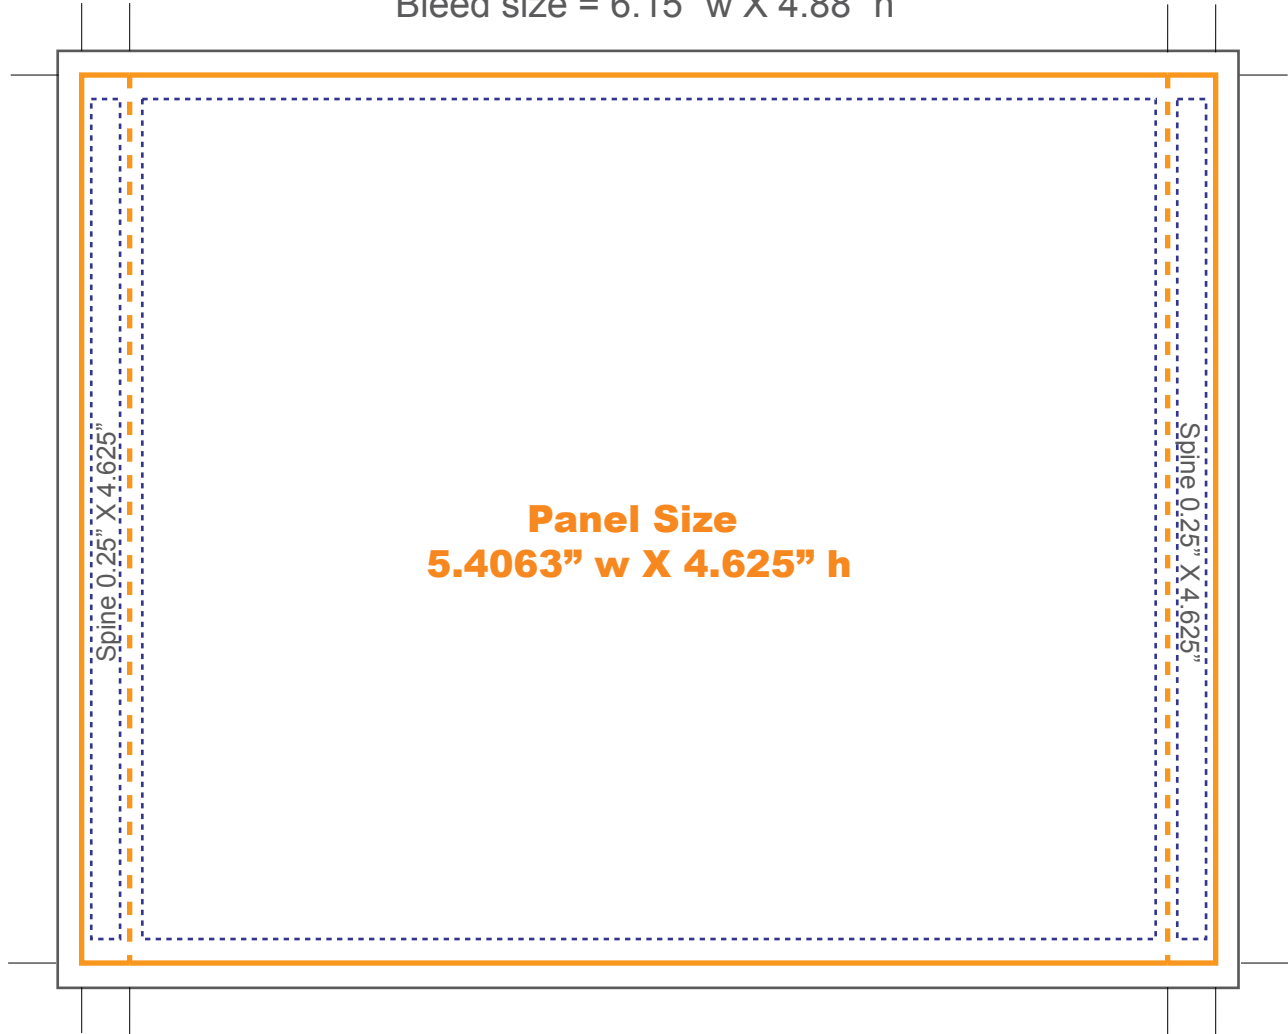

Traycard

Outside panel

Trim size = 5.9063" w X 4.625" h

Bleed size = 6.15" w X 4.88" h

DeNoise.com Template	Legend & Size	Comments
<p>TR 100 Traycard for CD Jewel Case artwork@denoise.com 1-866-DENOISE</p>	<p>  Bleed  Trimline  Safe Text Margin  Fold Line CMYK </p>	<p>Please outline your fonts and embed your images in this document.</p>