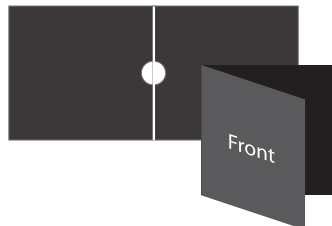

# 4 panels Double CD Wallet

Trim Size = 11.125" w X 9.9375" h

Bleed size = 11.375" w X 10.1875" h

DeNoise.com Template	Legend & Size	Comments
<b>DW 400</b> Double 4 Panels CD Wallet artwork@denoise.com 1-866-DENOISE	———— Bleed ———— Trimline - - - - - Safe Text Margin ······ Folded CMYK	<b>Please outline your fonts and embed your images in this document.</b>