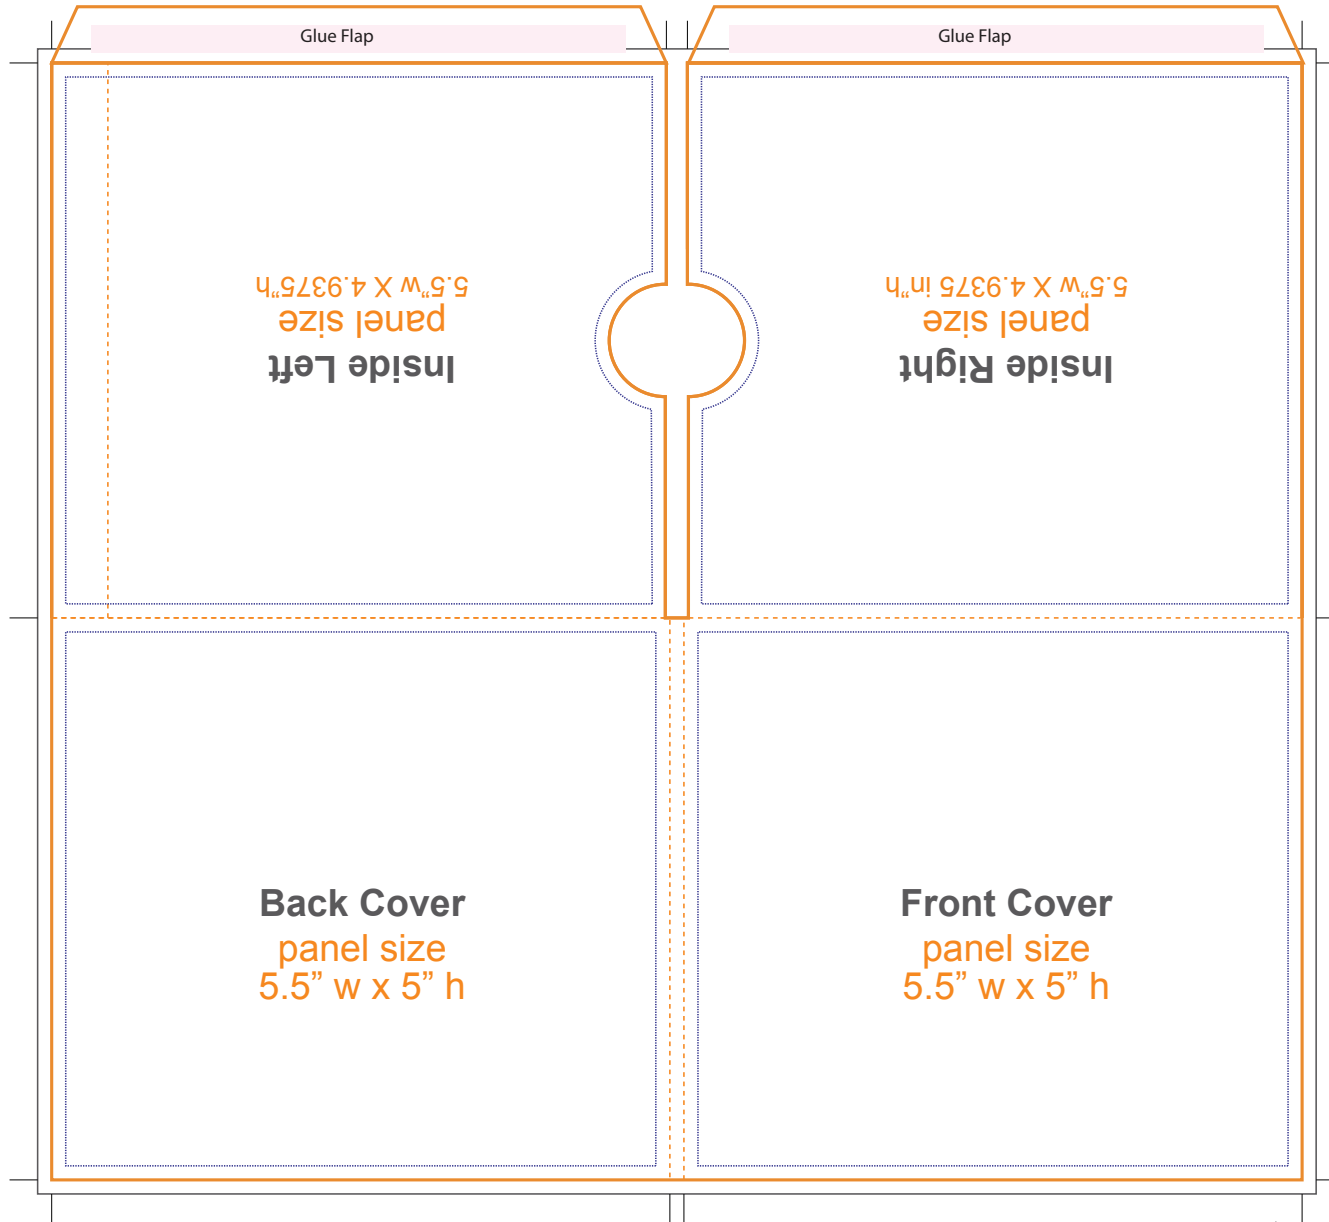

# 4 panels Double CD Wallet

Trim Size = 11.125" w X 9.9375" h

Bleed size = 11.375" w X 10.1875" h

DeNoise.com Template	Legend & Size	Comments
<b>DW 400</b> Double 4 Panels CD Wallet artwork@denoise.com 1-866-DENOISE	———— Bleed ———— Trimline - - - - - Safe Text Margin ······ Folded CMYK	<b>Please outline your fonts and embed your images in this document.</b>